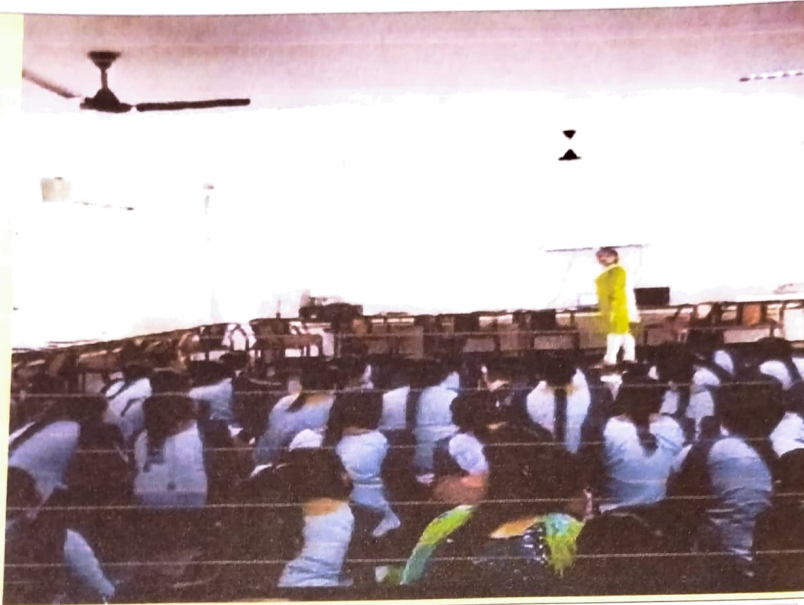

ST. ANN'S COLLEGE FOR WOMEN

(Affiliated to Acharya Nagarjuna University.

Recognized Under Section 2(f) of UGC Act 1956-New Delhi)

Amaravathi Road, Gorantla, Guntur - 522034 (A.P)

Email: st_anns_coll@yahoo.co.in Website: www.stannscollegeforwomen.org

PRINCIPAL

St. Ann's College for Women
Gorantla, Guntur-522 034.